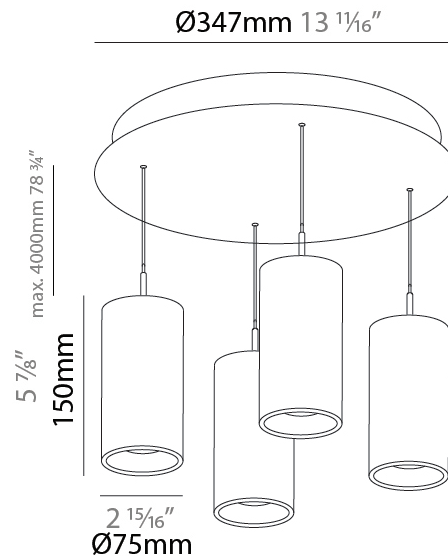

GENERAL

Series: G-Mini Round
Subseries: G-Mini Round Hangover
Brand: Prolicht
Division: Architectural
Mounting Type: Suspension
Mounting Location: Ceiling
Subcategory: Spots

PHYSICAL

Shape: Cylinder
Diameter (mm): 75
Diameter (in): 2 ¹⁵/₁₆
Length (mm): 1200
Length (in): 47 ¹/₄
Height (mm): 150
Height (in): 5 ⁷/₈
Light Distribution: Direct
Diffuser: Shine Ring - NOR / OPL / YEL / ORA / RED / BLU / GRN
Fixture Finish: SSR / BKV / CWI / CRY / HAB / UFT / ITA / RUA / FTG / MYG / LOD / PUS / FRO / FUP / KIA / POP / BLS / SPG / MEY / GOH / GUM / CHC / COM / ABZ / JAG / OBR / MOS / ROR
Accent Finish: NOF / COP / MIR / SSS
Fixture Material: Extruded Aluminum / Steel
Cable Details: 2,000mm/78 3/4" / 4,000mm/157 1/2" - Cable, Black, Green, Orange, Red, White

ELECTRICAL

Lamp Type: LED (Zhaga Standard)
Input Wattage (W): 26
Total Output Wattage (W): 23.7
Dimming: Non-Dimmable
Driver Included: Yes
Driver Location: Integrated
Driver Type: Constant Current - Universal
Driver Class: Class 2
Input Voltage (V): 120 - 277

LED

Color Temperature (°K): 2700 / 3000 / 3500 / 4000
Max. Delivered Lumen (lm): 1557 / 1649 / 1740 / 1787
Nominal Lumen (lm): 1840 / 1949 / 2057 / 2112
CRI: >90 CRI
Lamp Life (hrs): 50000

OPTICAL

Beam Angle: 6 / 22 / 38

RATINGS AND CERTIFICATIONS

Certified By: Certified for North American Standards
IP rating: IP20