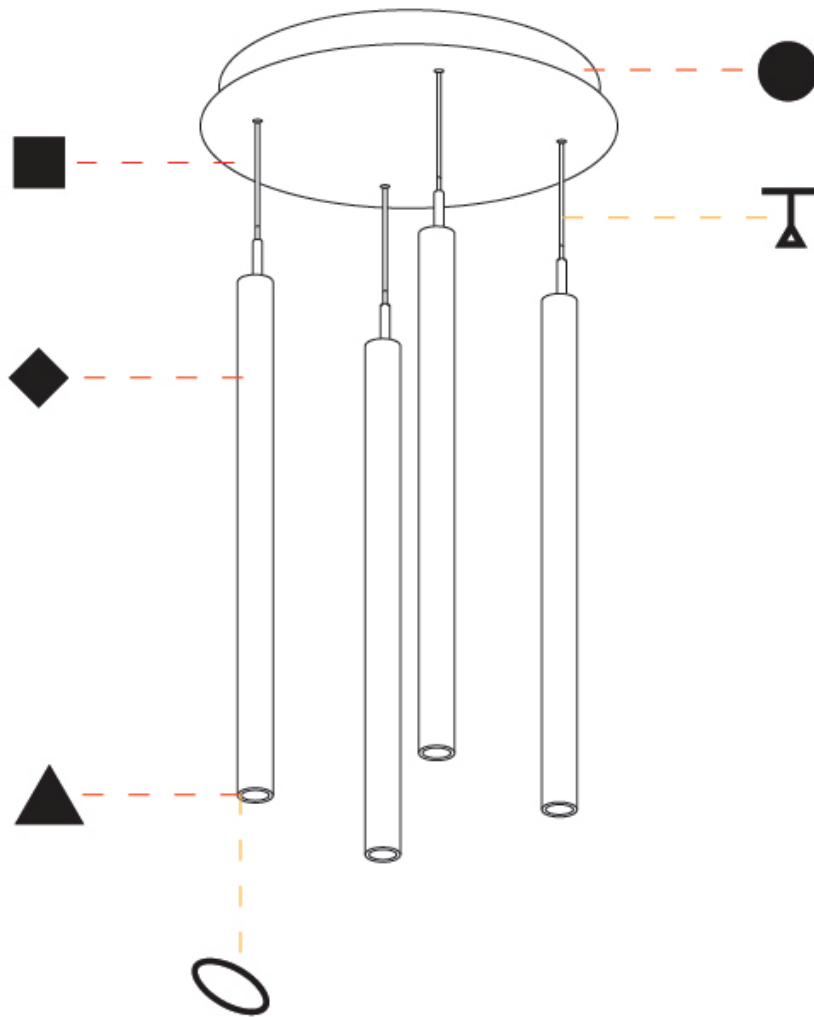

G-MINI ROUND HANGOVER SUSPENSION

A300628-

PROJECT
TYPE
SPECIFIER
QUANTITY
DATE

A